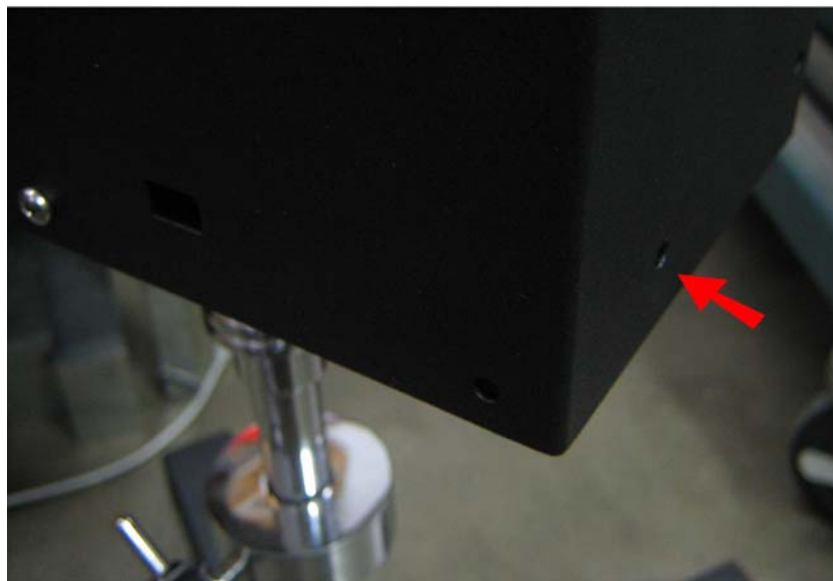

Recently a couple of new features were added to the USB3D foot scanner. Please refer to photos.

Figure 1: Foot Pedal Backup Button (since October, 2010)

Figure 2: Light Intensity Adjusting Point (ask for "Adjust Foot Scanner Light Intensity" PDF)